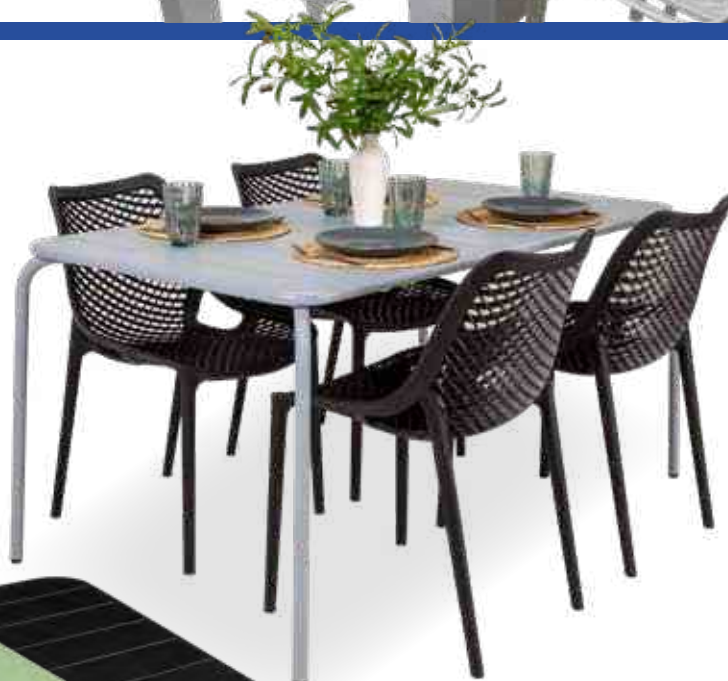

Julien Tables

- European Standards EN-581 certified.
- E-coated steel, powder coated in white, black, matcha green and smokey blue.

	White	Black	Matcha Green	Smokey Blue
85 x 85cm	$139	$139	$139	$139
150 x 85cm	$209	$209	$209	$209
185 x 85cm	$259	$259	$259	$259

Julien 150 x 85cm Smokey Grey Table, shown with Breeze chairs