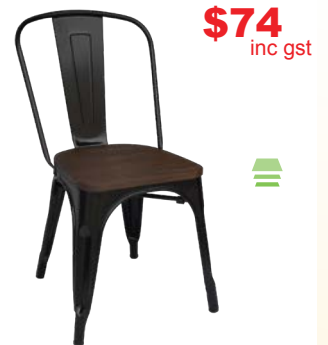

ALBA CHAIR
Polypropylene reinforced with glass fibre
42 x 43 x 80cm
Seat height 46cm
Static load 300kg
Dynamic load 150kg
Black only
Also available in Bar Stool

PAULA CHAIR
Polypropylene reinforced with glass fibre
42 x 43 x 80cm
Seat height 46cm
Static load 300kg
Dynamic load 150kg
Black only
Also available in Bar Stool

 **STACKABLE**

 **WATER RESISTANT**

 **UV RESISTANT**

\$69
inc gst

BEST SELLER

BREEZE CHAIR
Polypropylene Reinforced
With Glass Fibre
50 x 45 x 82cm
Seat height 46cm
Static load 300kg
Dynamic load 150kg
Black only
Also available in Bar & Kitchen Stool

\$69
inc gst

NEW

EVA ARMCHAIR
Polypropylene
42 x 45 x 80cm
Seat height 44cm
Static load 300kg
Dynamic load 150kg
Black only
Also available in Bar Stool

\$69
inc gst

NEW

MILA CHAIR
Polypropylene
40 x 55 x 82cm
Seat height 47cm
Static load 300kg
Dynamic load 150kg
Black only

\$84
inc gst

BREEZE ARMCHAIR
Polypropylene Reinforced
With Glass Fibre
54 x 45 x 80cm
Seat height 46cm
Static load 300kg
Dynamic load 150kg
Black only
Also available in Bar & Kitchen Stool

\$84
inc gst

NEW