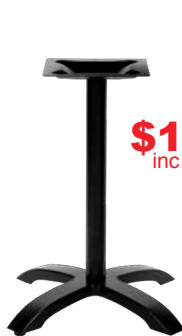

Where Comfy Meets Value Every Day. Quality, Choice, and Unbeatable Prices!

pablo Table Bases

All bases have adjustable feet.

\$99
inc gst

FERNANDO SQUARE TABLE BASE
73.5cm high
43 x 43cm base
Cast iron base

\$99
inc gst

FERNANDO ROUND TABLE BASE
73.5cm high
43cm diameter base
Cast iron base

\$89
inc gst

ROCCO TABLE BASE
73.5cm high
66 x 66cm base
Cast iron base

\$104
inc gst

LORENZO TABLE BASE
73.5cm high
68 x 68cm base
Aluminium