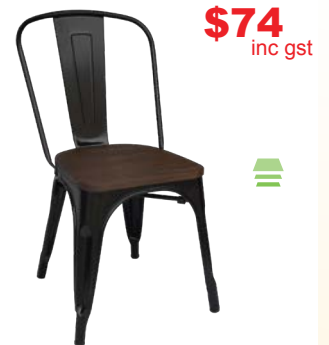

NEW

PAULA CHAIR
Polypropylene reinforced with glass fibre
42 x 43 x 80cm
Seat height 46cm
Static load 300kg
Dynamic load 150kg
Black only
Also available in Bar Stool

 **STACKABLE**

 **WATER RESISTANT**

 **UV RESISTANT**

\$69
inc gst

BEST SELLER

BREEZE CHAIR
Polypropylene Reinforced
With Glass Fibre
50 x 45 x 82cm
Seat height 46cm
Static load 300kg
Dynamic load 150kg
Black only
Also available in Bar & Kitchen Stool

\$69
inc gst

NEW

EVA ARMCHAIR
Polypropylene
42 x 45 x 80cm
Seat height 44cm
Static load 300kg
Dynamic load 150kg
Black only
Also available in Bar Stool

\$69
inc gst

NEW

MILA CHAIR
Polypropylene
40 x 55 x 82cm
Seat height 47cm
Static load 300kg
Dynamic load 150kg
Black only

\$84
inc gst

BREEZE ARMCHAIR
Polypropylene Reinforced
With Glass Fibre
54 x 45 x 80cm
Seat height 46cm
Static load 300kg
Dynamic load 150kg
Black only
Also available in Bar & Kitchen Stool

\$84
inc gst

NEW