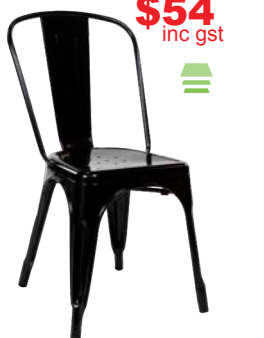

**\$49**  
inc gst

**REPLICA VIENTO CHAIR**  
 Polypropylene reinforced with glass fibre  
 42 x 40 x 84cm  
 Seat height 46cm  
 Static load 120kg  
 Black only

**\$49**  
inc gst

**UGO CHAIR**  
 Polypropylene  
 46 x 57 x 82cm  
 Seat height 47cm  
 Static load 300kg  
 Dynamic load 150kg  
 Black only

**\$49**  
inc gst

**PP CROSSBACK CHAIR**  
 Polypropylene  
 43 x 43 x 89cm  
 Seat height 46cm  
 Static load 300kg  
 Dynamic load 150kg  
 Black only

**\$54**  
inc gst

**MONA CHAIR**  
 Polypropylene  
 40 x 55 x 82cm  
 Seat height 47cm  
 Static load 300kg  
 Dynamic load 150kg  
 Black only

**\$54**  
inc gst

**JAVI CHAIR**  
 Polypropylene  
 41 x 41 x 83cm  
 Seat height 46cm  
 Static load 300kg  
 Dynamic load 150kg  
 Black only

**\$54**  
inc gst

**REPLICA TOLIX DINING CHAIR**  
 Powder coated steel  
 37 x 37 x 85cm  
 Seat height 46cm  
 White, black, matt black, silver

**\$59**  
inc gst

**CAMILLA CHAIR**  
 Polypropylene reinforced with glass fibre  
 44 x 38 x 81cm  
 Seat height 46cm  
 Static load 300kg  
 Dynamic load 150kg  
 Black only

**\$64**  
inc gst

**DURO CHAIR**  
 Polypropylene reinforced with glass fibre  
 42 x 42 x 81.5cm  
 Seat height 46cm  
 Static load 300kg  
 Dynamic load 150kg  
 Black only