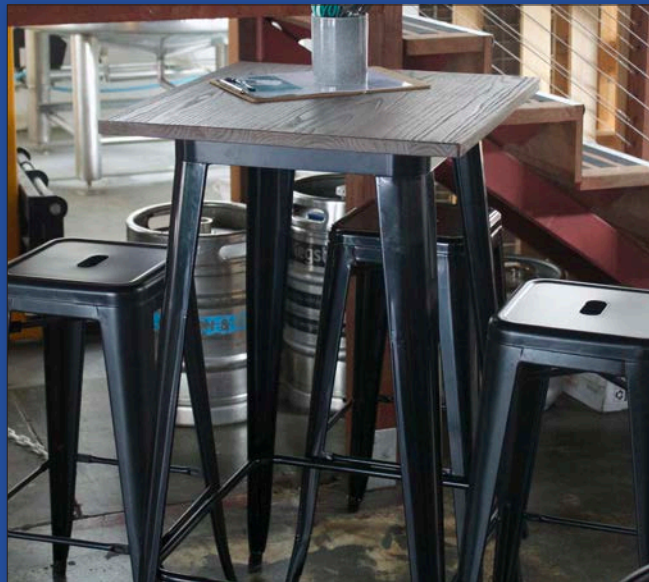

Chairs & Tables Supplied with Military Efficiency

... without Sky-High Prices

09 271 5000
chairforce.co.nz

DON'T LET THE PRICE DECEIVE YOU!
QUALITY • VALUE FOR $ • IN STOCK

$69

$84

$89

lucio

BREEZE CHAIR & STOOL RANGE

Introducing a budget-friendly collection of the immensely popular Breeze chairs and stools.

Stools are offered in both bar height (76cm) and kitchen counter height (66cm).

Resistant to water.

Chairs designed to stack easily.

Just a quick note to let you know that our two new (Breeze) bar stools arrived safely yesterday and are terrific! We love them! Thank you so much for all you have done in making our order happen smoothly and without any fuss, it has been a pleasure dealing with you all. Deb

1/10 Cryers Road, East Tamaki AUCKLAND
Open Monday to Friday 9am to 5pm
sales@chairforce.co.nz