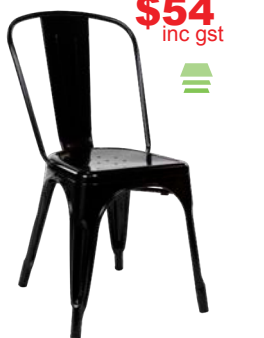

\$49
inc gst

REPLICA VIENTO CHAIR
 Polypropylene reinforced with glass fibre
 42 x 40 x 84cm
 Seat height 46cm
 Static load 120kg
 Black only

\$49
inc gst

UGO CHAIR
 Polypropylene
 46 x 57 x 82cm
 Seat height 47cm
 Static load 300kg
 Dynamic load 150kg
 Black only

\$49
inc gst

PP CROSSBACK CHAIR
 Polypropylene
 43 x 43 x 89cm
 Seat height 46cm
 Static load 300kg
 Dynamic load 150kg
 Black only

\$54
inc gst

MONA CHAIR
 Polypropylene
 40 x 55 x 82cm
 Seat height 47cm
 Static load 300kg
 Dynamic load 150kg
 Black only

\$54
inc gst

JAVI CHAIR
 Polypropylene
 41 x 41 x 83cm
 Seat height 46cm
 Static load 300kg
 Dynamic load 150kg
 Black only

\$54
inc gst

REPLICA TOLIX DINING CHAIR
 Powder coated steel
 37 x 37 x 85cm
 Seat height 46cm
 White, black, matt black, silver

\$59
inc gst

CAMILLA CHAIR
 Polypropylene reinforced with glass fibre
 44 x 38 x 81cm
 Seat height 46cm
 Static load 300kg
 Dynamic load 150kg
 Black only

\$64
inc gst

DURO CHAIR
 Polypropylene reinforced with glass fibre
 42 x 42 x 81.5cm
 Seat height 46cm
 Static load 300kg
 Dynamic load 150kg
 Black only