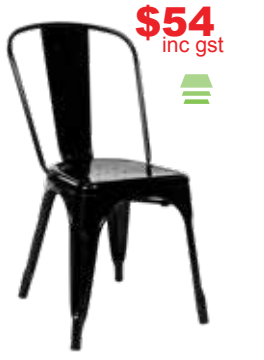

\$49
inc gst

REPLICA VIENTO CHAIR
 Polypropylene reinforced with glass fibre
 42 x 40 x 84cm
 Seat height 46cm
 Static load 300kg
 Black only

\$49
inc gst

UGO CHAIR
 Polypropylene
 46 x 57 x 82cm
 Seat height 47cm
 Static load 150kg
 Black only

\$49
inc gst

PP CROSSBACK CHAIR
 Polypropylene
 43 x 43 x 89cm
 Seat height 46cm
 Static load 150kg
 Black only

\$54
inc gst

MONA CHAIR
 Polypropylene
 40 x 55 x 82cm
 Seat height 47cm
 Static load 150kg
 Black only

\$54
inc gst

JAVI CHAIR
 Polypropylene
 41 x 41 x 83cm
 Seat height 46cm
 Static load 150kg
 Black only

\$54
inc gst

REPLICA TOLIX DINING CHAIR
 Powder coated steel
 37 x 37 x 85cm
 Seat height 46cm
 White, black, matt black, silver

\$59
inc gst

CAMILLA CHAIR
 Polypropylene reinforced with glass fibre
 44 x 38 x 81cm
 Seat height 46cm
 Static load 300kg
 Black only

from **\$59**
inc gst

DUORO CHAIR
 Polypropylene reinforced with glass fibre
 42 x 42 x 81.5cm
 Seat height 46cm
 Static load 300kg
 Black **\$64**
 White* **SALE \$59**
 *LIMITED STOCK